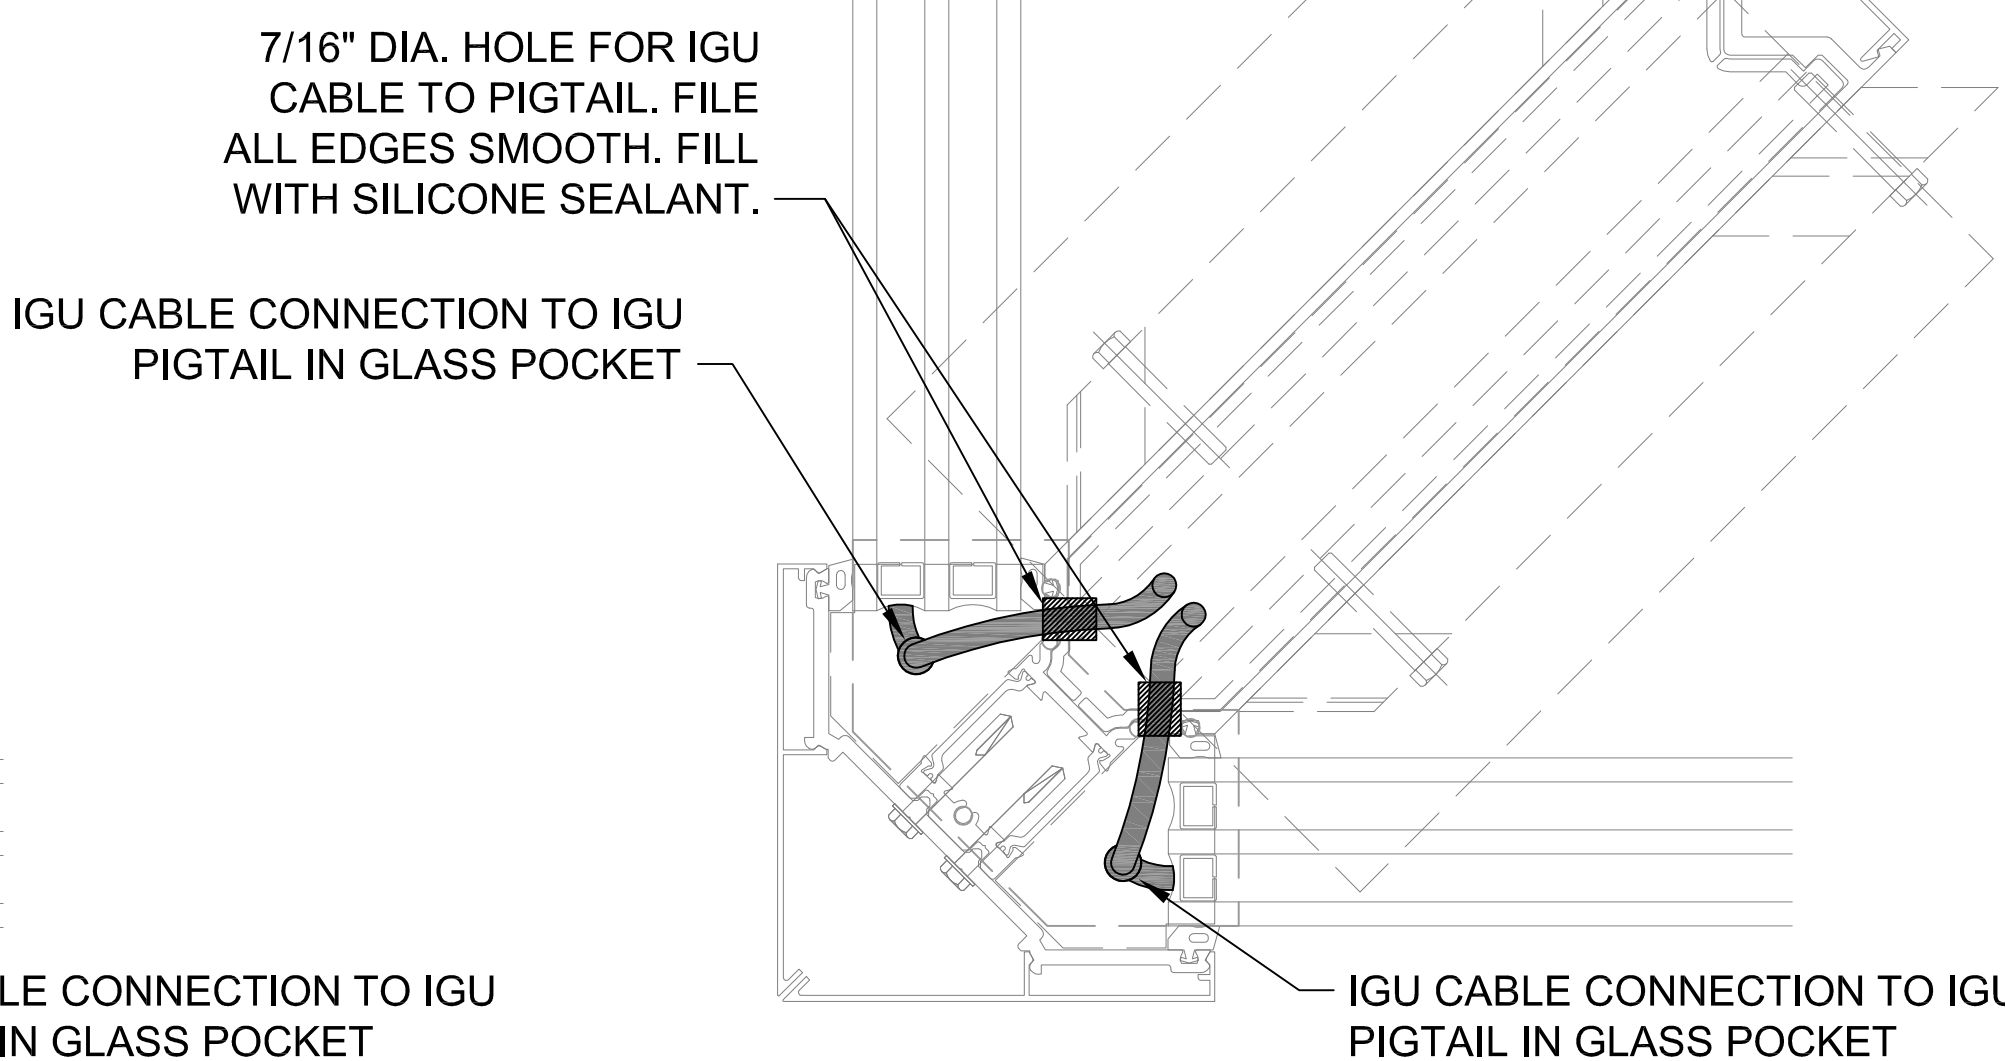

DETAIL 1
 HEAD

DETAIL 2
 HORIZONTAL MULLION

DETAIL 3
 SILL

DETAIL 4
 LEFT JAMB

DETAIL 5
 VERTICAL MULLION

DETAIL 6
 OUTSIDE CORNER

1 INSTALLATION DETAILS FOR OLDCASTLE RELIANCE HTC CURTAINWALL - CAPTURED