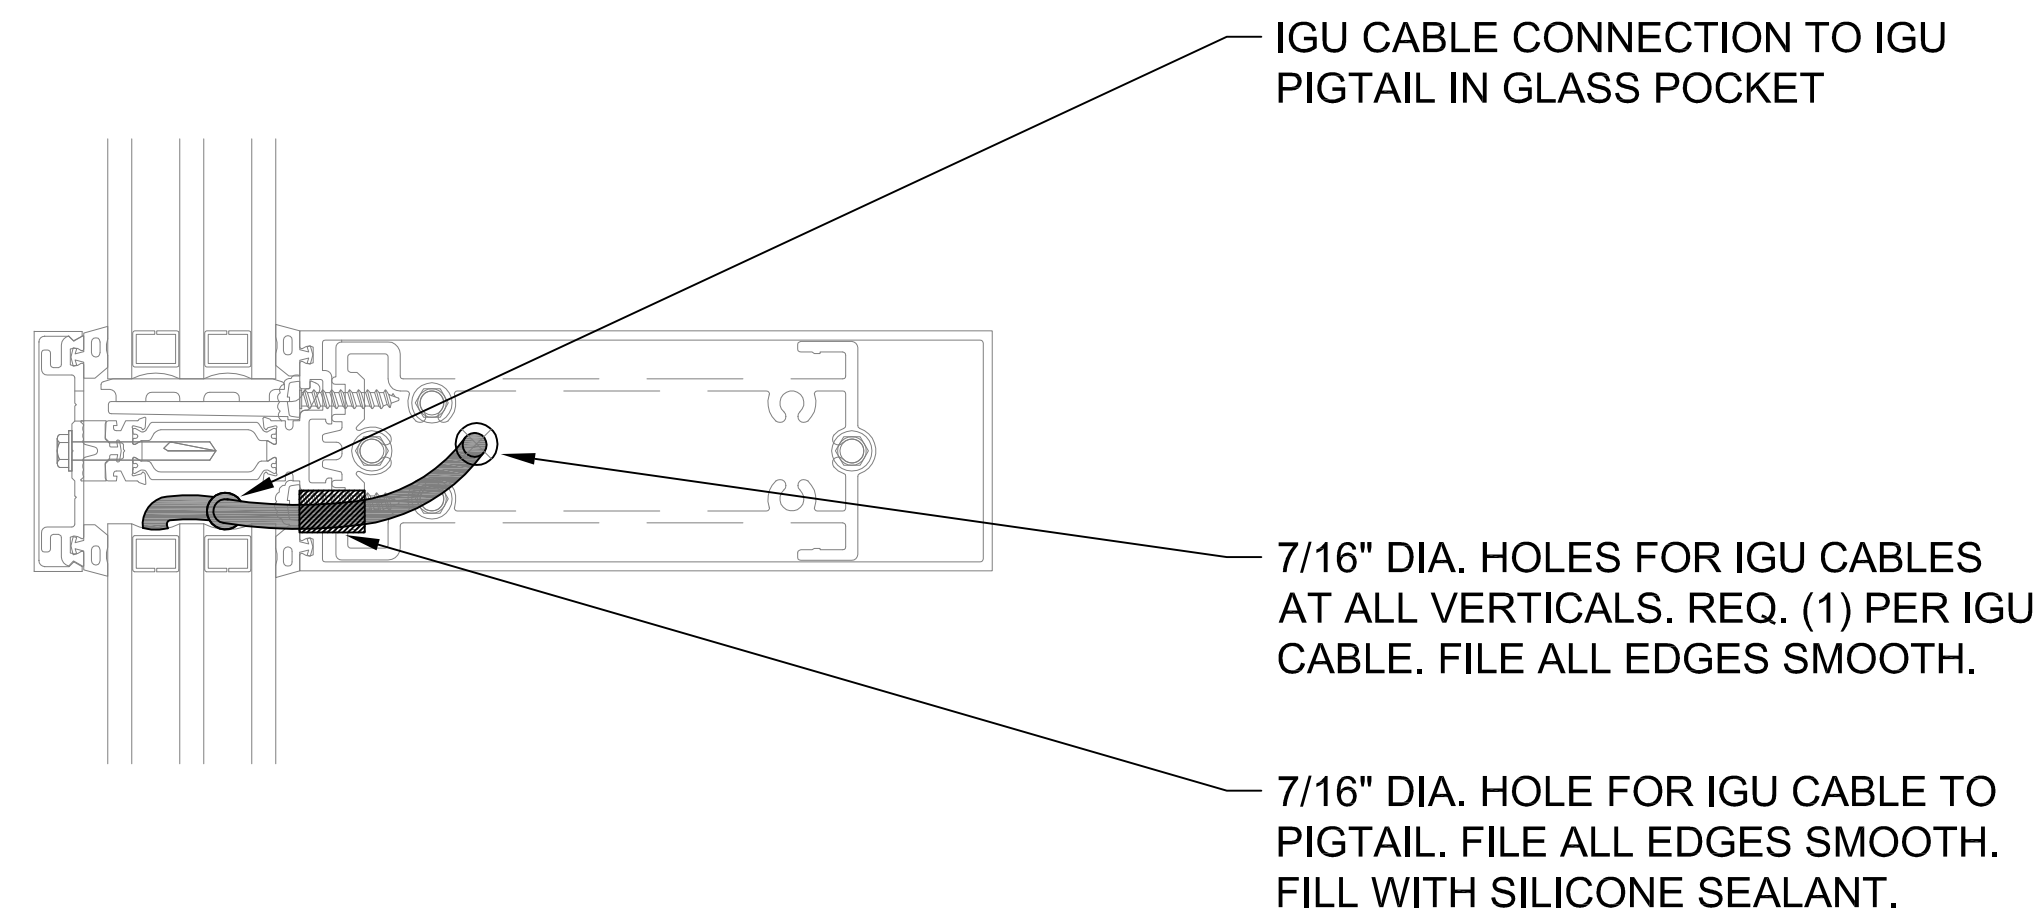

DETAIL 1
 HEAD

DETAIL 2
 HORIZONTAL MULLION

DETAIL 3
 SILL

DETAIL 4
 LEFT JAMB

DETAIL 5
 VERTICAL MULLION

DETAIL 6
 OUTSIDE CORNER

1 INSTALLATION DETAILS FOR OLDCASTLE RELIANCE HTC CURTAINWALL - CAPTURED