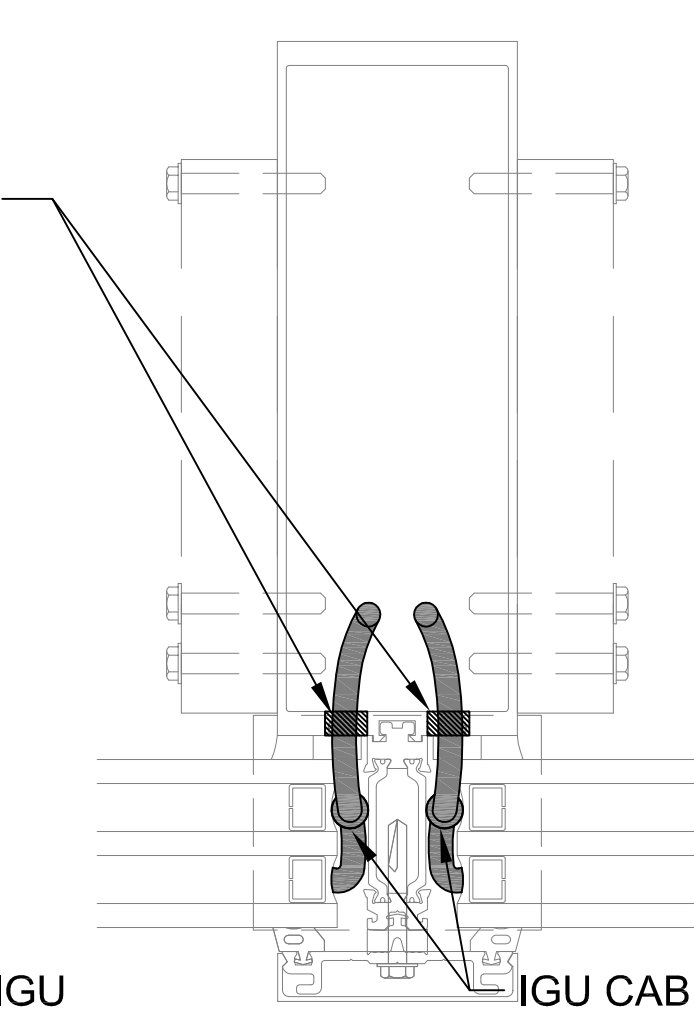

DETAIL 1
 HEAD

DETAIL 2
 HORIZONTAL MULLION

DETAIL 3
 SILL

DETAIL 4
 LEFT JAMB

DETAIL 5
 VERTICAL MULLION

DETAIL 6
 OUTSIDE CORNER

1 INSTALLATION DETAILS FOR OLDCASTLE RELIANCE HTC CURTAINWALL - CAPTURED