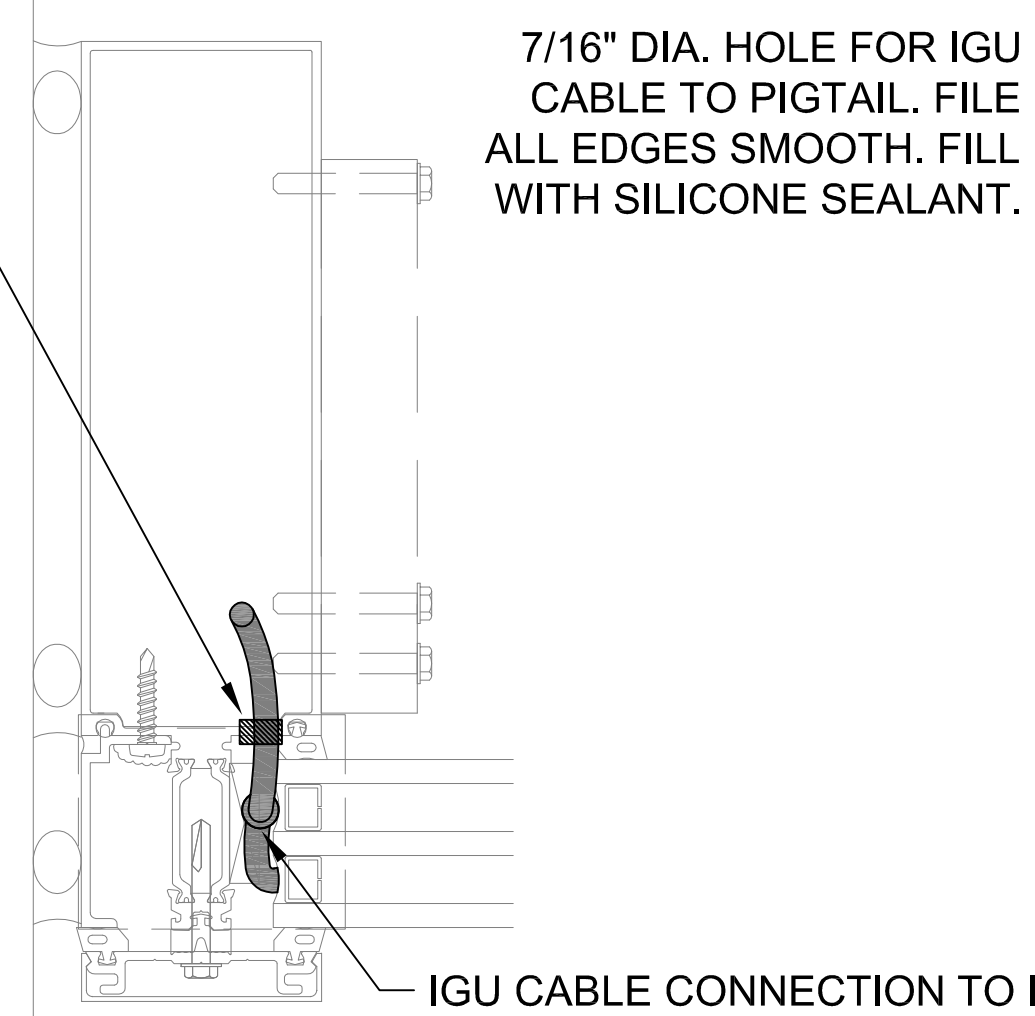

DETAIL 1
 HEAD

DETAIL 2
 HORIZONTAL MULLION

DETAIL 3
 SILL

DETAIL 4
 LEFT JAMB

DETAIL 5
 VERTICAL MULLION

DETAIL 6
 OUTSIDE CORNER

1 INSTALLATION DETAILS FOR OLDCASTLE RELIANCE HTC CURTAINWALL - CAPTURED