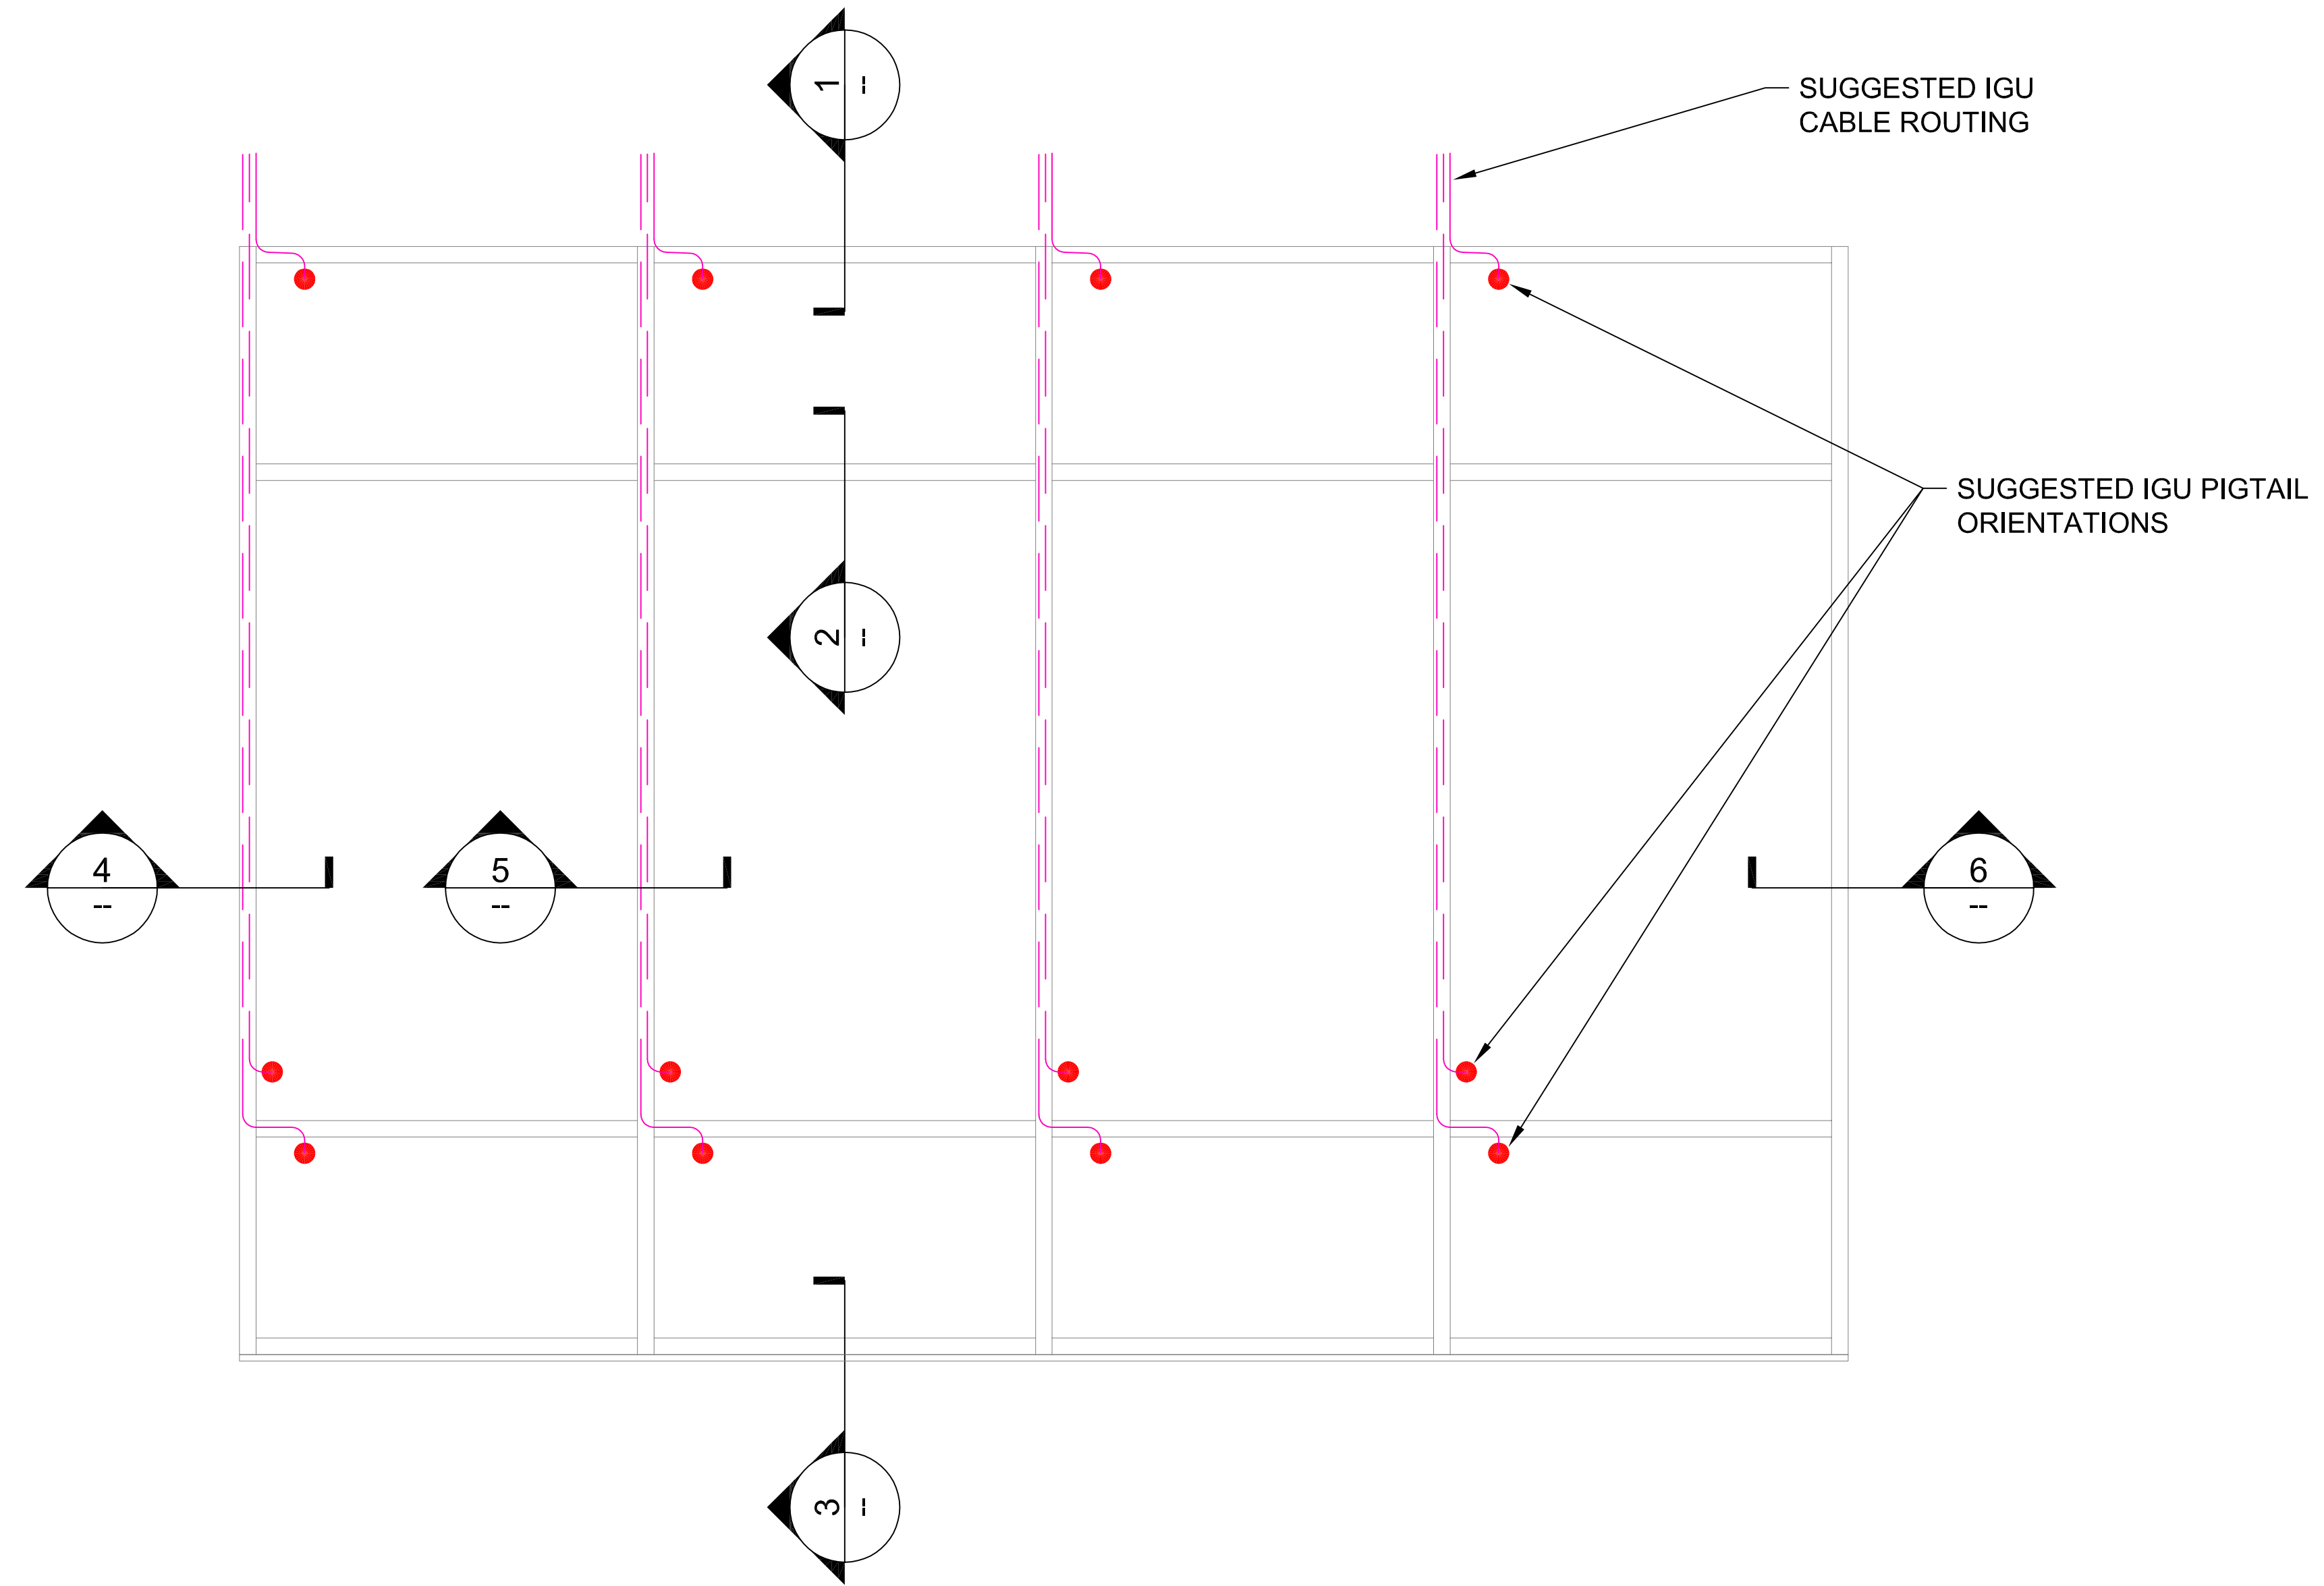

DETAIL 1
 HEAD

DETAIL 2
 HORIZONTAL MULLION

DETAIL 3
 SILL

DETAIL 4
 LEFT JAMB

DETAIL 5
 VERTICAL MULLION

DETAIL 6
 OUTSIDE CORNER

1 INSTALLATION DETAILS FOR OLDCASTLE RELIANCE HTC CURTAINWALL - CAPTURED