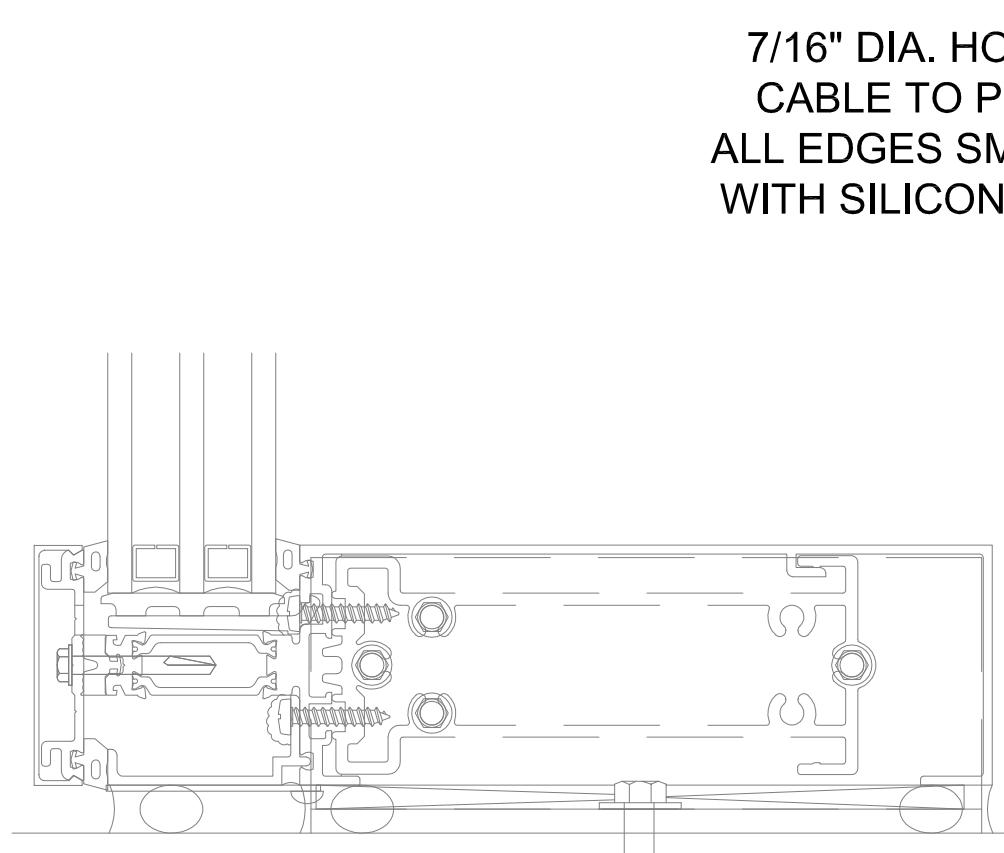

DETAIL 1
 HEAD

DETAIL 2
 HORIZONTAL MULLION

DETAIL 3
 SILL

DETAIL 4
 LEFT JAMB

DETAIL 5
 VERTICAL MULLION

DETAIL 6
 OUTSIDE CORNER

1 INSTALLATION DETAILS FOR OLDCASTLE RELIANCE HTC CURTAINWALL - CAPTURED