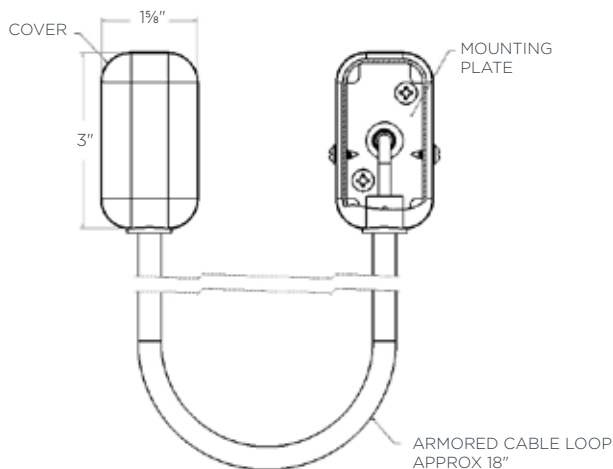

Operable solutions – Door Loop

The Door Loop provides power and control to a door or window unit containing View Dynamic Glass. The Door Loop installs in the upper corner of the hinged side of the door

Features:

- Flexible armored stainless steel cable conduit with metal end caps (fig. 1).
- Maximum flexibility for installation site on door/frame
- 18" armored cable with 24" IGU cable/connector pre-installed and pre-terminated.
- Uses industry standard Door Loop modified for View-specific installation.
- Tested to 1 million cycles.
- Three standard finishes available: aluminum, oil rubbed bronze and stainless steel.
- Maintains View standard BoS warranty when used in the Dynamic Glass system.

Warranty

All cables and components carry a warranty for a period of 5 years from date of delivery by View. Refer to standard warranty terms and conditions for more details.

Models available

1. VP-DL-AL-18-000
Door Loop 18"
Aluminum
2. VP-DL-BZ-18-000
Door Loop 18"
Oil rubbed bronze
3. VP-DL-BK-18-000
Door Loop 18"
Black
4. VP-DL-SS-18-000
Door Loop 18"
Stainless steel

fig. 1

Data subject to change. See Door Loop Transfer Installation Guide for further details on dimensions and installation.

Project submittal information

JOB NAME:	NOTES:
JOB NUMBER:	