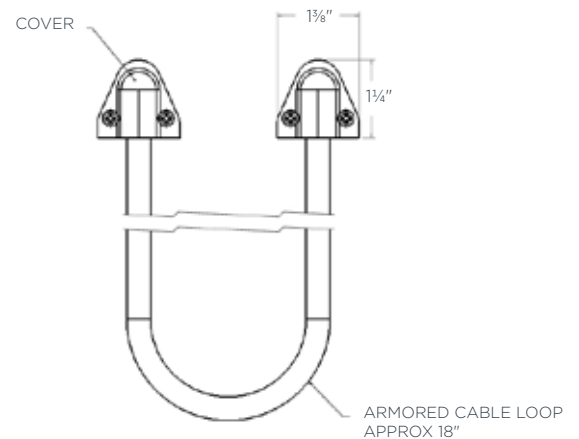

Operable solutions – Door Loop

The Door Loop provides power and control to a door or window unit containing View Dynamic Glass. The Door Loop installs in the upper corner of the hinged side of the door

Features:

- Flexible armored stainless steel cable conduit with metal end caps (fig. 1).
- Maximum flexibility for installation site on door/frame
- 18" armored cable with 24" IGU cable/connector pre-installed and pre-terminated.
- Uses industry standard Door Loop modified for View-specific installation.
- Tested to 1 million cycles.
- Three standard finishes available: aluminum, oil rubbed bronze and stainless steel.
- Maintains View standard BoS warranty when used in the Dynamic Glass system.

Warranty

All cables and components carry a warranty for a period of 5 years from date of delivery by View. Refer to standard warranty terms and conditions for more details.

Models available

1. VP-DL-AL-18-000
Door Loop 18"
Aluminum
2. VP-DL-BZ-18-000
Door Loop 18"
Oil rubbed bronze
3. VP-DL-BK-18-000
Door Loop 18"
Black
4. VP-DL-SS-18-000
Door Loop 18"
Stainless steel

fig. 1

Data subject to change. See Door Loop Transfer Installation Guide for further details on dimensions and installation.

Project submittal information

JOB NAME:	NOTES:
JOB NUMBER:	