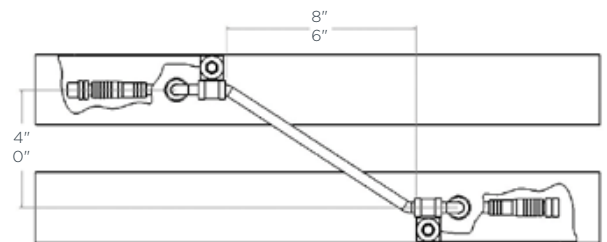

Operable Solutions - Flex Cable

The View Flex Cable provides power and control to an operable window unit containing View Dynamic Glass. Typical operable windows are casement, awning, hopper and tilt & turn. The Flex Cable installs in the upper corner of the hinged side of the window (fig. 1).

fig. 1

fig. 2

Data subject to change. See View Flex Cable Installation Guide for further details on dimensions and installation.